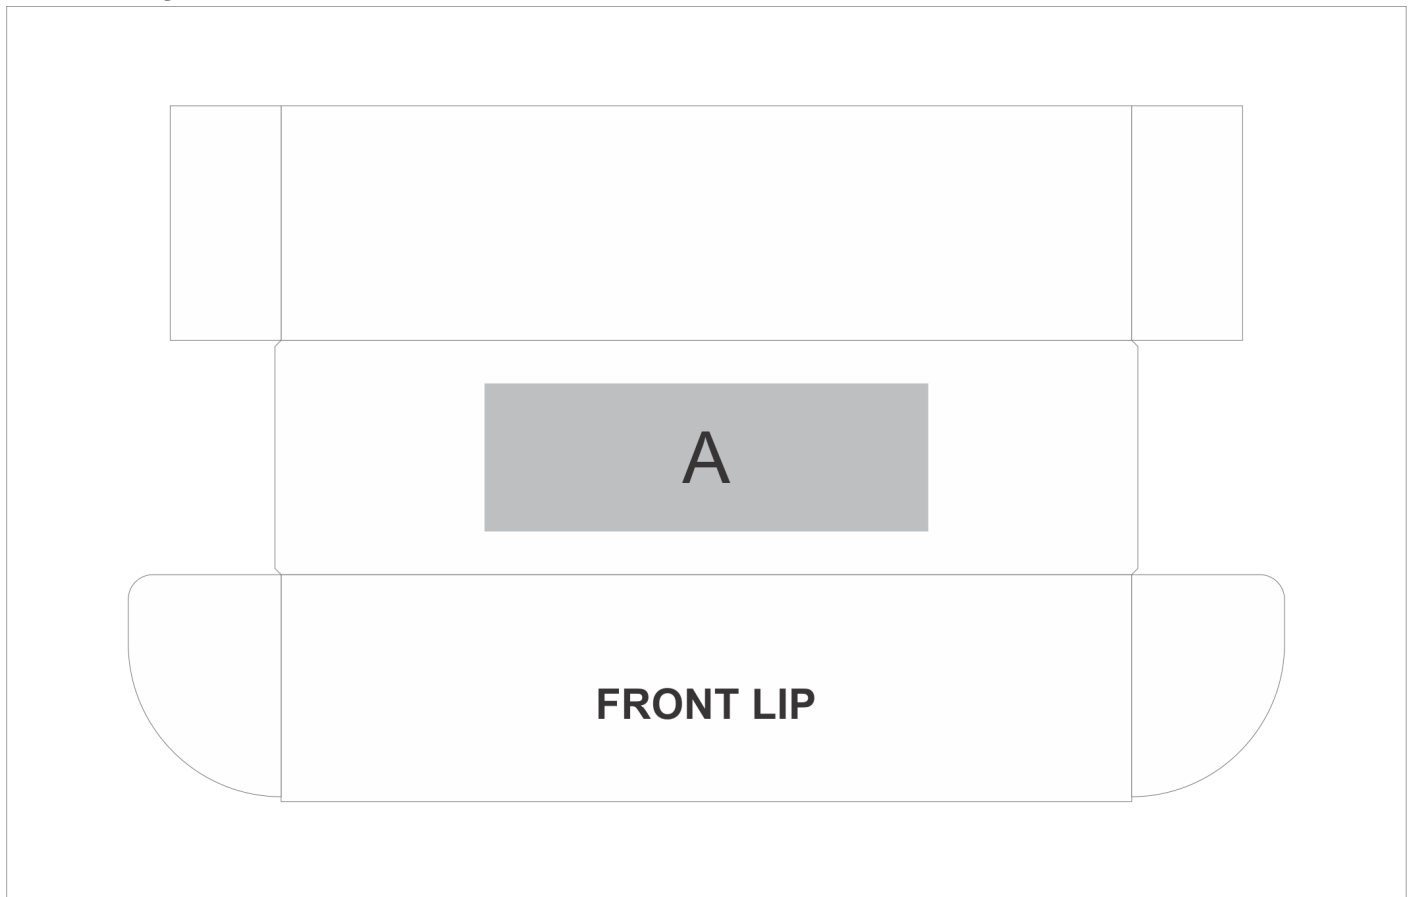

CP-AM-1016-B

Bosley Wine Gift Box

Need to know:

- Includes 1-Colour, 1-Position Screen Print (setup fees apply)

Branding Options:

Position A

1. Screen Print (SA)

1 Colour

Size: 180mm wide x 60mm high